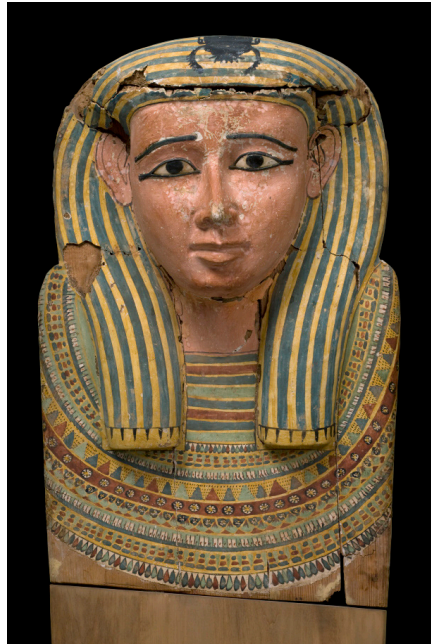

## Sarcophagus Cover

### Imagine

Notice the scarab beetle on the top of the coffin. The scarab beetle was a good luck symbol to Ancient Egyptians. Why do you think that was? **What are some symbols for good luck in our society?**